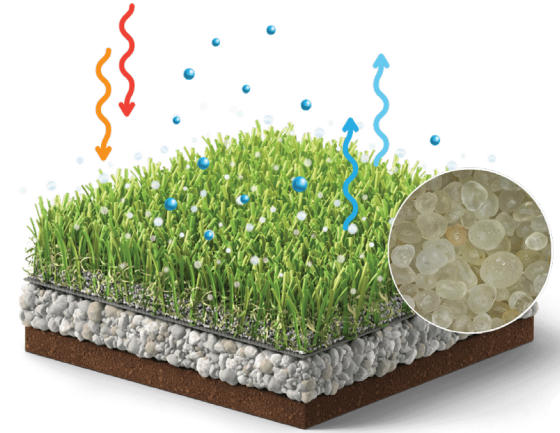

## APPLICATIONS

Landscape / home - Enjoy your home and landscape without the maintenance or heat.

Sports - Let the athletes play on level playing ground. No more overheating.

Playgrounds - Healthy outdoor activities and space have never been more important. Keep the kids cool while they play outside.

## The Coolest, Safest, Performance Infill.

T°Cool is the only technology based synthetic turf infill on the market today. It is 100% non toxic, non hazardous, sustainable, and cools your turf 35°F - 50°F+.

This breakthrough technology dramatically lowers the temperature on synthetic turf surfaces. Reducing friction to help combat skin turf burns. T°Cool makes synthetic turf surfaces safer and more playable for millions.